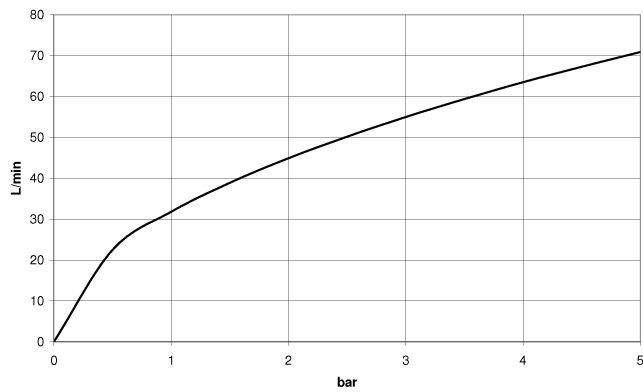

**WATER TUBE Kneipp hose white 2000 mm - Chrome**

28 285 979

- hose nozzle with sleeve M33
- with holding ring

	Chrome	28 285 979-00
	Brushed Platinum	28 285 979-06
	Platinum	28 285 979-08
	Dark Chrome	28 285 979-19
	Brushed Durabronze (23kt Gold)	28 285 979-28
	Matte Black	28 285 979-33
	Brushed Champagne (22kt Gold)	28 285 979-46
	Champagne (22kt Gold)	28 285 979-47
	Brushed Chrome	28 285 979-93
	Brushed Dark Platinum	28 285 979-99

**WATER TUBE Kneipp hose white 2000 mm - Chrome**

28 285 979

mm [inches]

**Flow rate chart**

**WATER TUBE Kneipp hose white 2000 mm - Chrome**

28 285 979

**Spare parts list**

No.	Item Number	Name	Quantity used	Delivery time
1	09 14 20 003 90	seal	1	2
2	09 28 10 116-12	ring	1	30