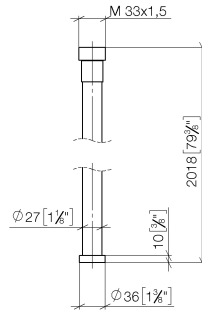

**WATER TUBE Kneipp hose white 2000 mm - Chrome**

28 285 979

- hose nozzle with sleeve M33
- with holding ring

	Chrome	28 285 979-00
	Brushed Platinum	28 285 979-06
	Platinum	28 285 979-08
	Dark Chrome	28 285 979-19
	Brushed Durabronze (23kt Gold)	28 285 979-28
	Matte Black	28 285 979-33
	Brushed Champagne (22kt Gold)	28 285 979-46
	Champagne (22kt Gold)	28 285 979-47
	Brushed Chrome	28 285 979-93
	Brushed Dark Platinum	28 285 979-99

**WATER TUBE Kneipp hose white 2000 mm - Chrome**

28 285 979

mm [inches]

**Flow rate chart**

**WATER TUBE Kneipp hose white 2000 mm - Chrome**

28 285 979

**Spare parts list**

No.	Item Number	Name	Quantity used	Delivery time
1	09 14 20 003 90	seal	1	2
2	09 28 10 116-12	ring	1	30