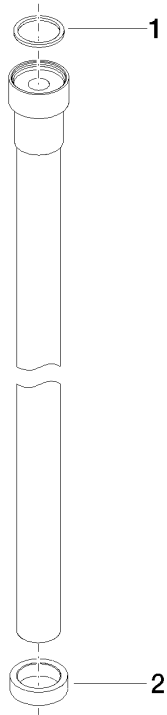

**WATER TUBE Kneipp hose white 2000 mm - Chrome**

28 285 979

- hose nozzle with sleeve M33
- with holding ring

	Chrome	28 285 979-00
	Brushed Platinum	28 285 979-06
	Platinum	28 285 979-08
	Dark Chrome	28 285 979-19
	Brushed Durabronze (23kt Gold)	28 285 979-28
	Matte Black	28 285 979-33
	Brushed Champagne (22kt Gold)	28 285 979-46
	Champagne (22kt Gold)	28 285 979-47
	Brushed Chrome	28 285 979-93
	Brushed Dark Platinum	28 285 979-99

**WATER TUBE Kneipp hose white 2000 mm - Chrome**

28 285 979

mm [inches]

**Flow rate chart**

**WATER TUBE Kneipp hose white 2000 mm - Chrome**

28 285 979

**Spare parts list**

No.	Item Number	Name	Quantity used	Delivery time
1	09 14 20 003 90	seal	1	2
2	09 28 10 116-12	ring	1	30